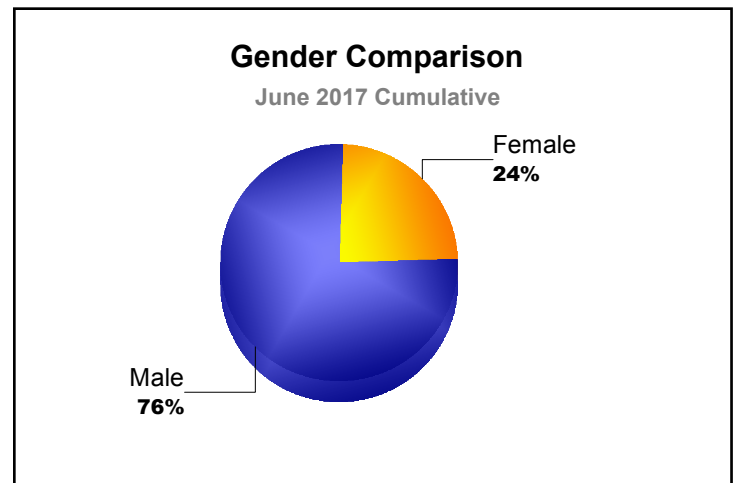

Year	New Clubs	Dropped Clubs	Gain/ Loss Clubs	New Members	Charter Members	Reinstate Members	Transfer Members	Total Member Added	Total Members Dropped	Gain/ Loss Members
2012-2013	9	-5	4	339	275	78	17	709	-500	209
2013-2014	8	-3	5	417	295	40	5	757	-691	66
2014-2015	1	-4	-3	297	205	176	8	686	-523	163
2015-2016	3	-4	-1	187	141	108	9	445	-684	-239
2016-2017	14	-4	10	463	350	77	5	895	-373	522
<b>Average</b>	<b>7</b>	<b>-4</b>	<b>3</b>	<b>341</b>	<b>253</b>	<b>96</b>	<b>9</b>	<b>698</b>	<b>-554</b>	<b>144</b>