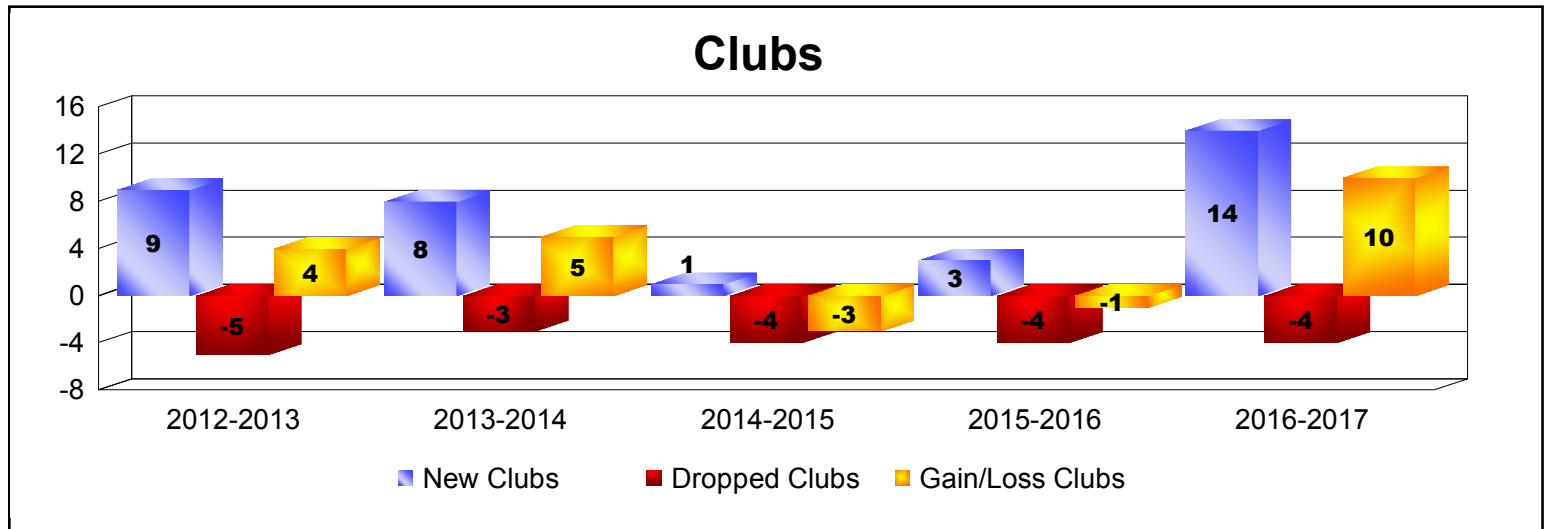

Year	New Clubs	Dropped Clubs	Gain/ Loss Clubs	New Members	Charter Members	Reinstate Members	Transfer Members	Total Member Added	Total Members Dropped	Gain/ Loss Members
2012-2013	9	-5	4	339	275	78	17	709	-500	209
2013-2014	8	-3	5	417	295	40	5	757	-691	66
2014-2015	1	-4	-3	297	205	176	8	686	-523	163
2015-2016	3	-4	-1	187	141	108	9	445	-684	-239
2016-2017	14	-4	10	463	350	77	5	895	-373	522
<b>Average</b>	<b>7</b>	<b>-4</b>	<b>3</b>	<b>341</b>	<b>253</b>	<b>96</b>	<b>9</b>	<b>698</b>	<b>-554</b>	<b>144</b>

Year	New Clubs	Dropped Clubs	Gain/ Loss Clubs	New Members	Charter Members	Reinstate Members	Transfer Members	Total Member Added	Total Members Dropped	Gain/ Loss Members
2012-2013	0	0	0	0	0	0	0	0	0	0
2013-2014	0	0	0	0	0	0	0	0	0	0
2014-2015	0	0	0	0	0	0	0	0	0	0
2015-2016	0	0	0	0	0	0	0	0	0	0
2016-2017	0	0	0	0	20	0	0	20	-20	0
<b>Average</b>	<b>0</b>	<b>0</b>	<b>0</b>	<b>0</b>	<b>4</b>	<b>0</b>	<b>0</b>	<b>4</b>	<b>-4</b>	<b>0</b>