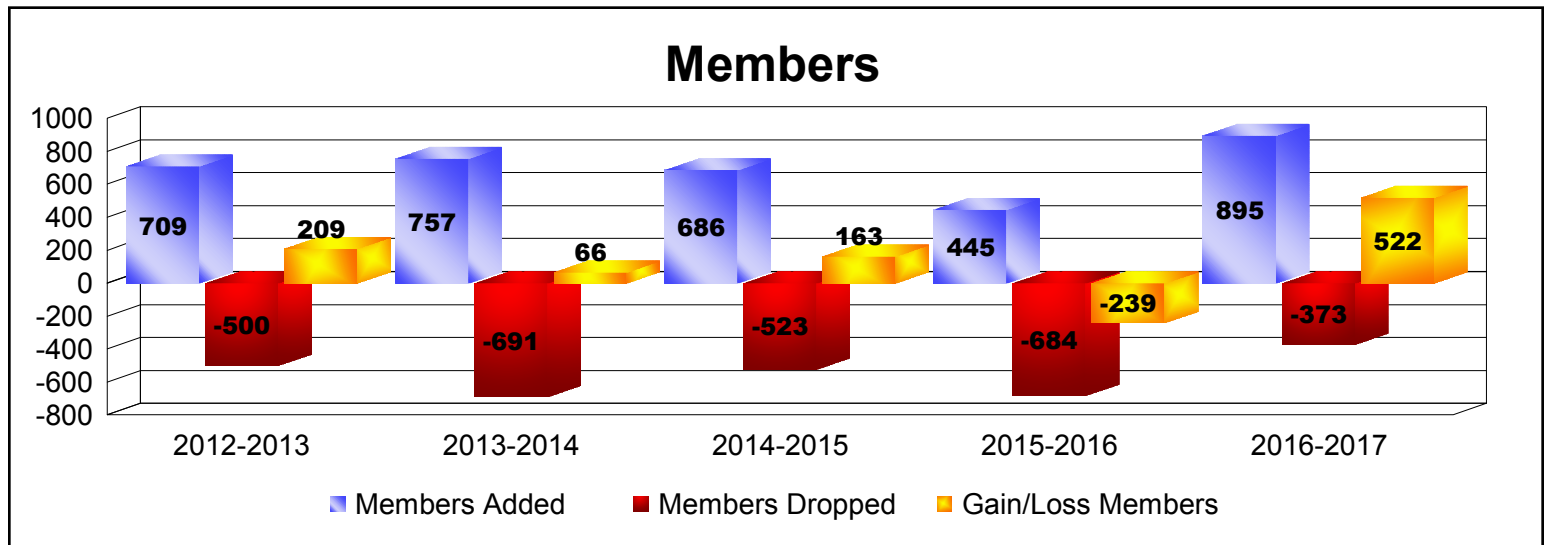

Year	New Clubs	Dropped Clubs	Gain/ Loss Clubs	New Members	Charter Members	Reinstate Members	Transfer Members	Total Member Added	Total Members Dropped	Gain/ Loss Members
2012-2013	9	-5	4	339	275	78	17	709	-500	209
2013-2014	8	-3	5	417	295	40	5	757	-691	66
2014-2015	1	-4	-3	297	205	176	8	686	-523	163
2015-2016	3	-4	-1	187	141	108	9	445	-684	-239
2016-2017	14	-4	10	463	350	77	5	895	-373	522
<b>Average</b>	<b>7</b>	<b>-4</b>	<b>3</b>	<b>341</b>	<b>253</b>	<b>96</b>	<b>9</b>	<b>698</b>	<b>-554</b>	<b>144</b>

Year	New Clubs	Dropped Clubs	Gain/ Loss Clubs	New Members	Charter Members	Reinstate Members	Transfer Members	Total Member Added	Total Members Dropped	Gain/ Loss Members
2012-2013	0	0	0	0	0	0	0	0	0	0
2013-2014	0	0	0	0	0	0	0	0	0	0
2014-2015	0	0	0	0	0	0	0	0	0	0
2015-2016	0	0	0	0	0	0	0	0	0	0
2016-2017	0	0	0	0	20	0	0	20	-20	0
<b>Average</b>	<b>0</b>	<b>0</b>	<b>0</b>	<b>0</b>	<b>4</b>	<b>0</b>	<b>0</b>	<b>4</b>	<b>-4</b>	<b>0</b>