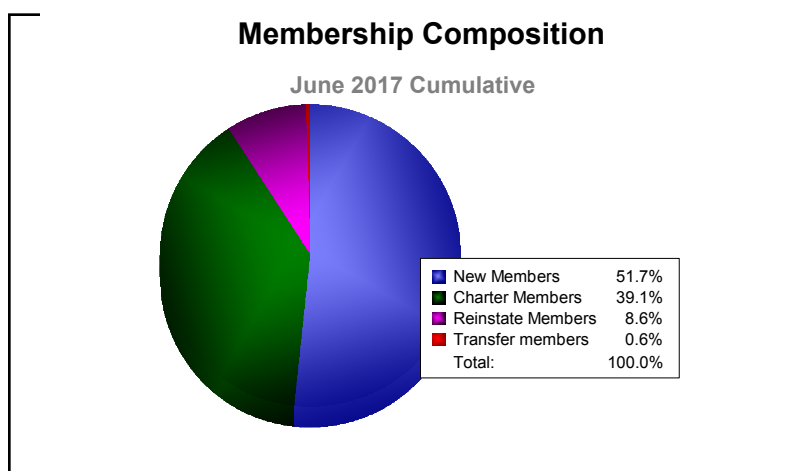

Year	New Clubs	Dropped Clubs	Gain/ Loss Clubs	New Members	Charter Members	Reinstate Members	Transfer Members	Total Member Added	Total Members Dropped	Gain/ Loss Members
2012-2013	9	-5	4	339	275	78	17	709	-500	209
2013-2014	8	-3	5	417	295	40	5	757	-691	66
2014-2015	1	-4	-3	297	205	176	8	686	-523	163
2015-2016	3	-4	-1	187	141	108	9	445	-684	-239
2016-2017	14	-4	10	463	350	77	5	895	-373	522
<b>Average</b>	<b>7</b>	<b>-4</b>	<b>3</b>	<b>341</b>	<b>253</b>	<b>96</b>	<b>9</b>	<b>698</b>	<b>-554</b>	<b>144</b>